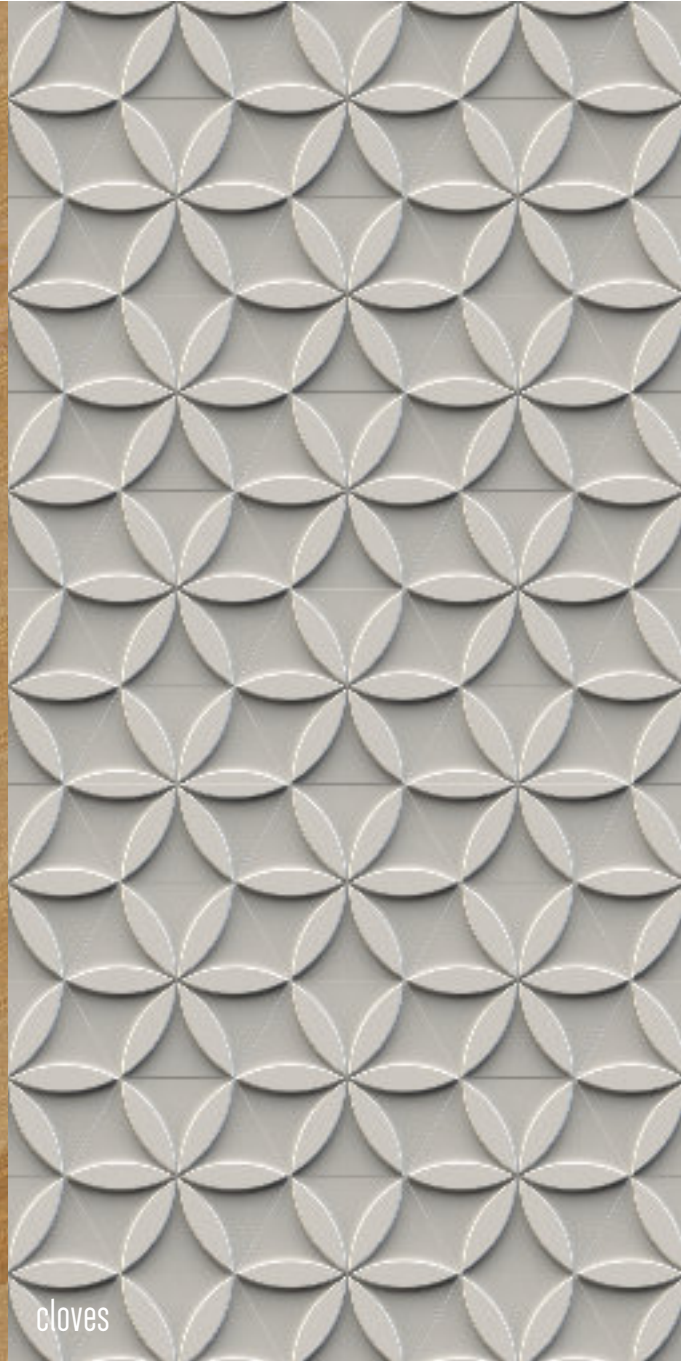

Optical Arrows one

Optical Arrows

Cotto

grey

green

terra

Tiles

cementine parquet